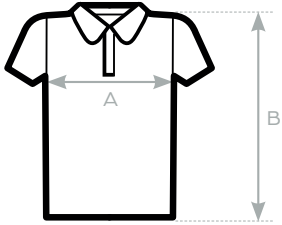

Size specs.

B2B Poloshirt 200 50/50 B2B-PS200	XS	S	M	L	XL	2XL	3XL	4XL	5XL	6XL	7XL
A HALF CHEST HALF CHEST FROM UNDERARM (2,5 cm)	45	50	53	56	59	64	68	73	76	79	82
B LENGHT FROM HSP	66,5	70	73	76	79	82	85	87	90	93	96